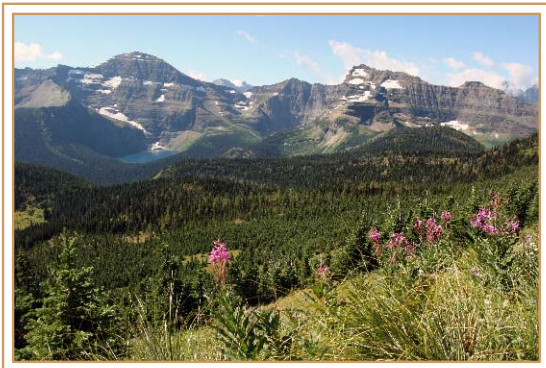

WESTERN WIND IMAGES

Horse Shadows

Stormy Sky

Arrival of the herd

Sunset

Waterton National Park

Fall Colors

A GUIDING BREEZE THROUGH
NATURE'S LANDSCAPE !!!