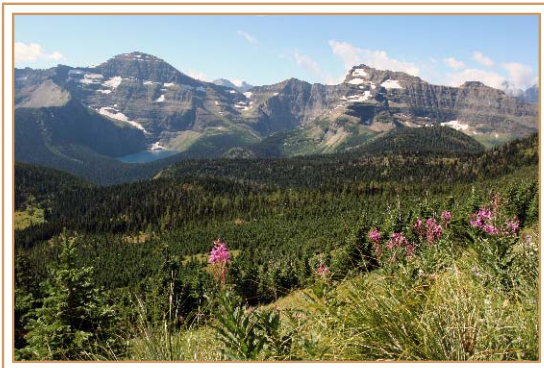

WESTERN WIND IMAGES

Horse Shadows

Stormy Sky

Arrival of the herd

Sunset

Waterton National Park

Fall Colors

A GUIDING BREEZE THROUGH
NATURE'S LANDSCAPE !!!